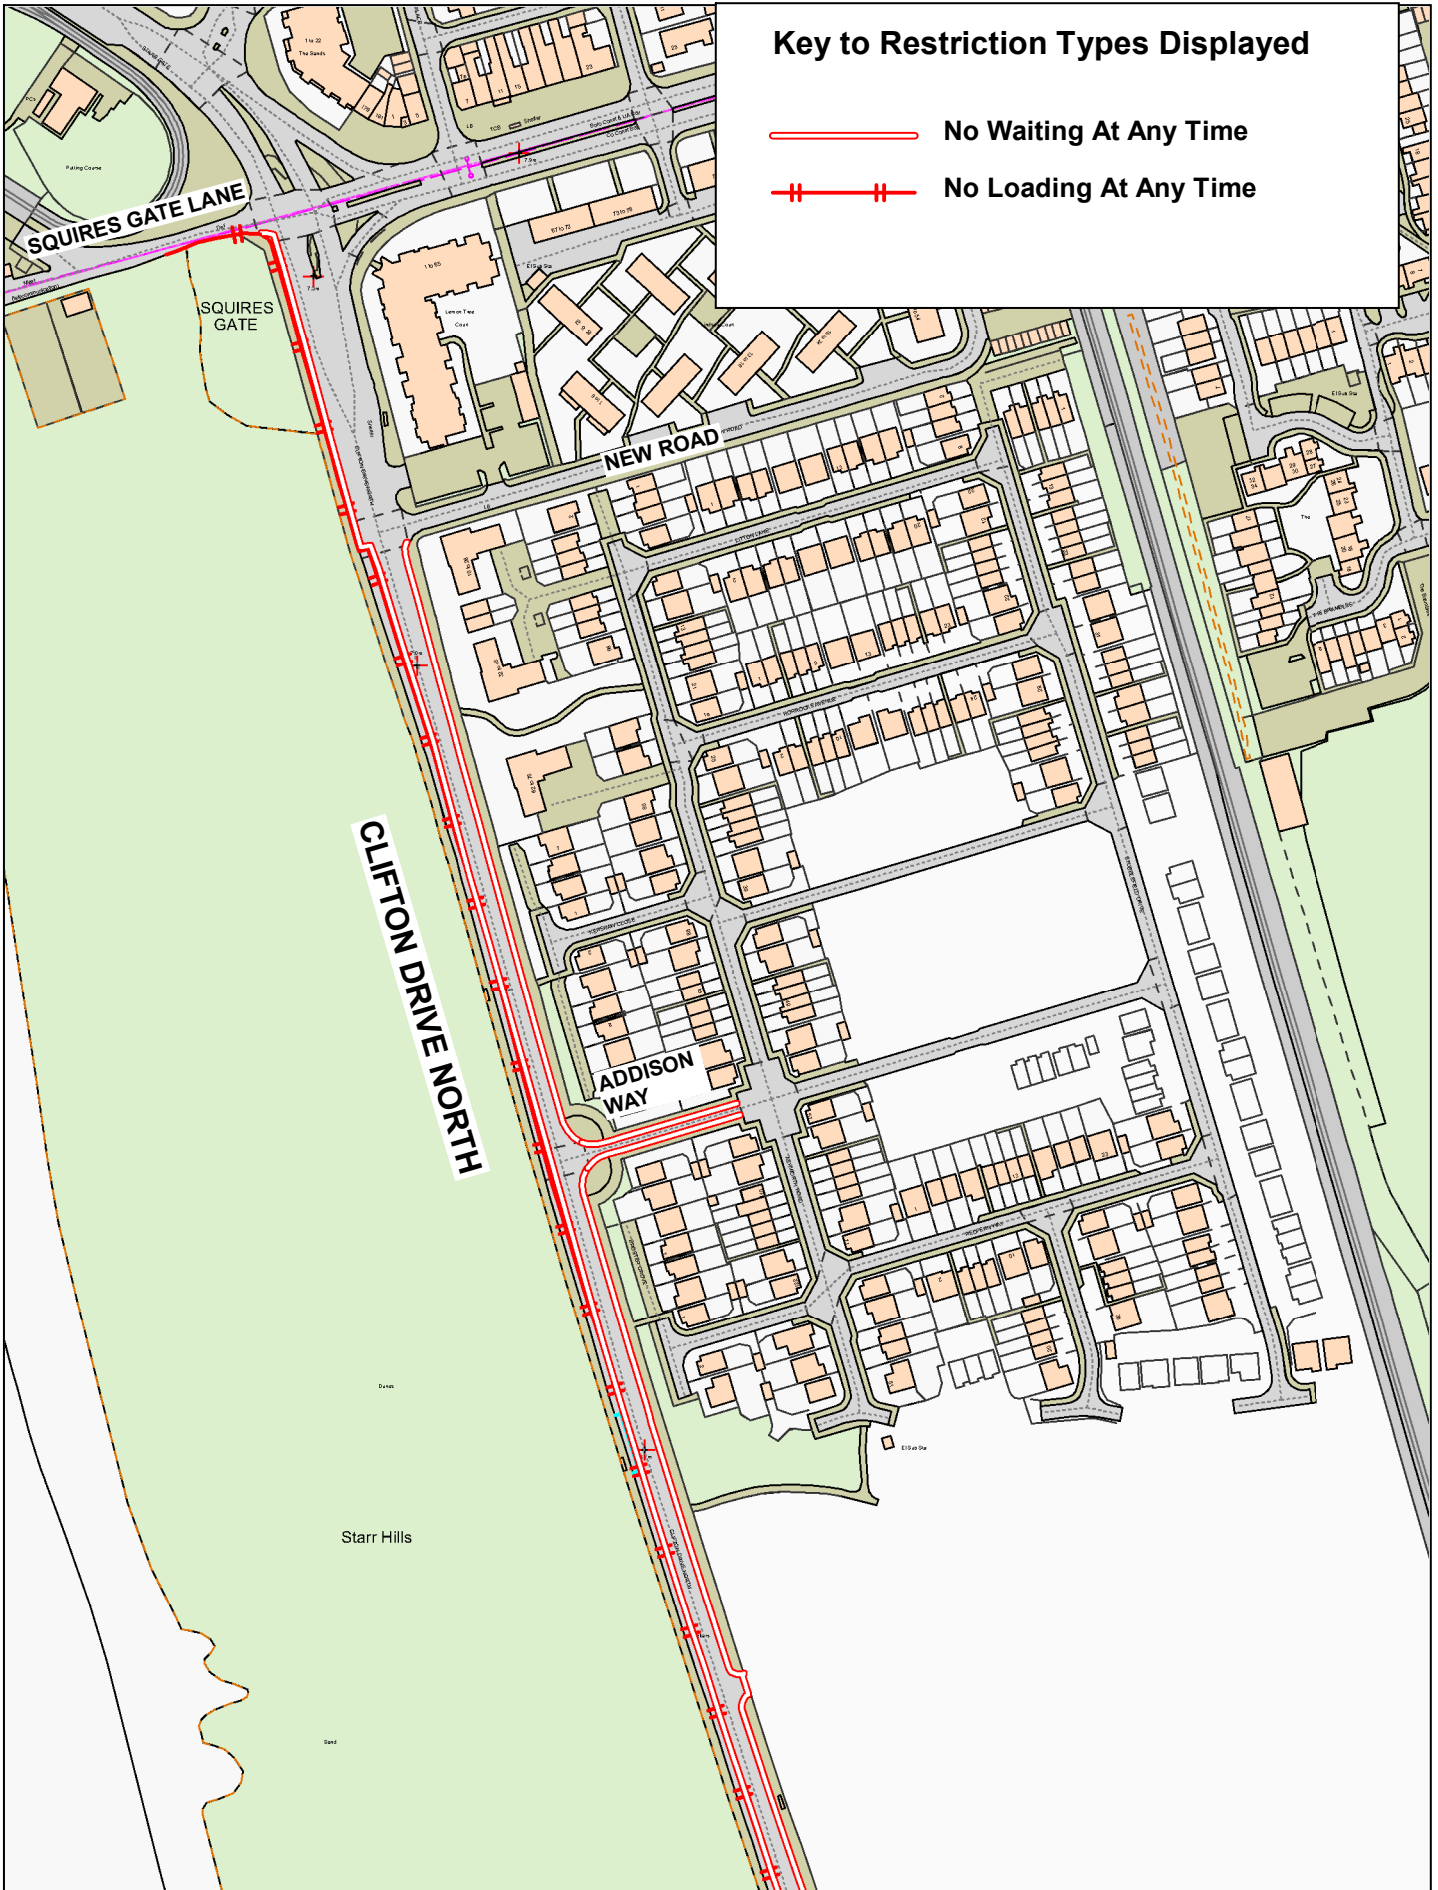

Key to Restriction Types Displayed

————— No Waiting At Any Time

——+——+—— No Loading At Any Time

Clifton Drive North

© Crown copyright. All rights reserved
 Lancashire County Council
 Licence No. 100019820 2021

Key to Restriction Types Displayed

-  No Waiting At Any Time
-  No Loading At Any Time

Clifton Drive North

© Crown copyright. All rights reserved
Lancashire County Council
Licence No. 100019820 2021

Phil Durnell
Director of Highways
and Transportation